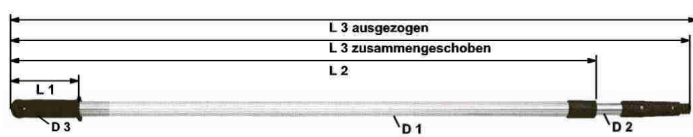

Data sheet telescopic stick

Description:

Telescopic stick 2*300cm

Item no.:

2918

Weight (± 10 g):

1040 g

Draft:

Dimensions:

Length handle L1:	12 cm
Length outer tube L2:	305 cm
Length closed L3:	319 cm
Length extended L3:	600 cm
Diameter outer tube D1:	25 mm
Diameter inner tube D2:	20 mm
Diameter handle D3:	30 mm

Handle outside:	Material:	Aluminium tube with long profile
	Colour:	natural anodized
Handle inside:	Material:	Aluminium tube
	Colour:	natural anodized
Handle:	Material:	Polypropylene
	Colour:	anthracite
Profi-cone:	Material:	Polyamide, fibre-glass reinforced
	Colour:	anthracite